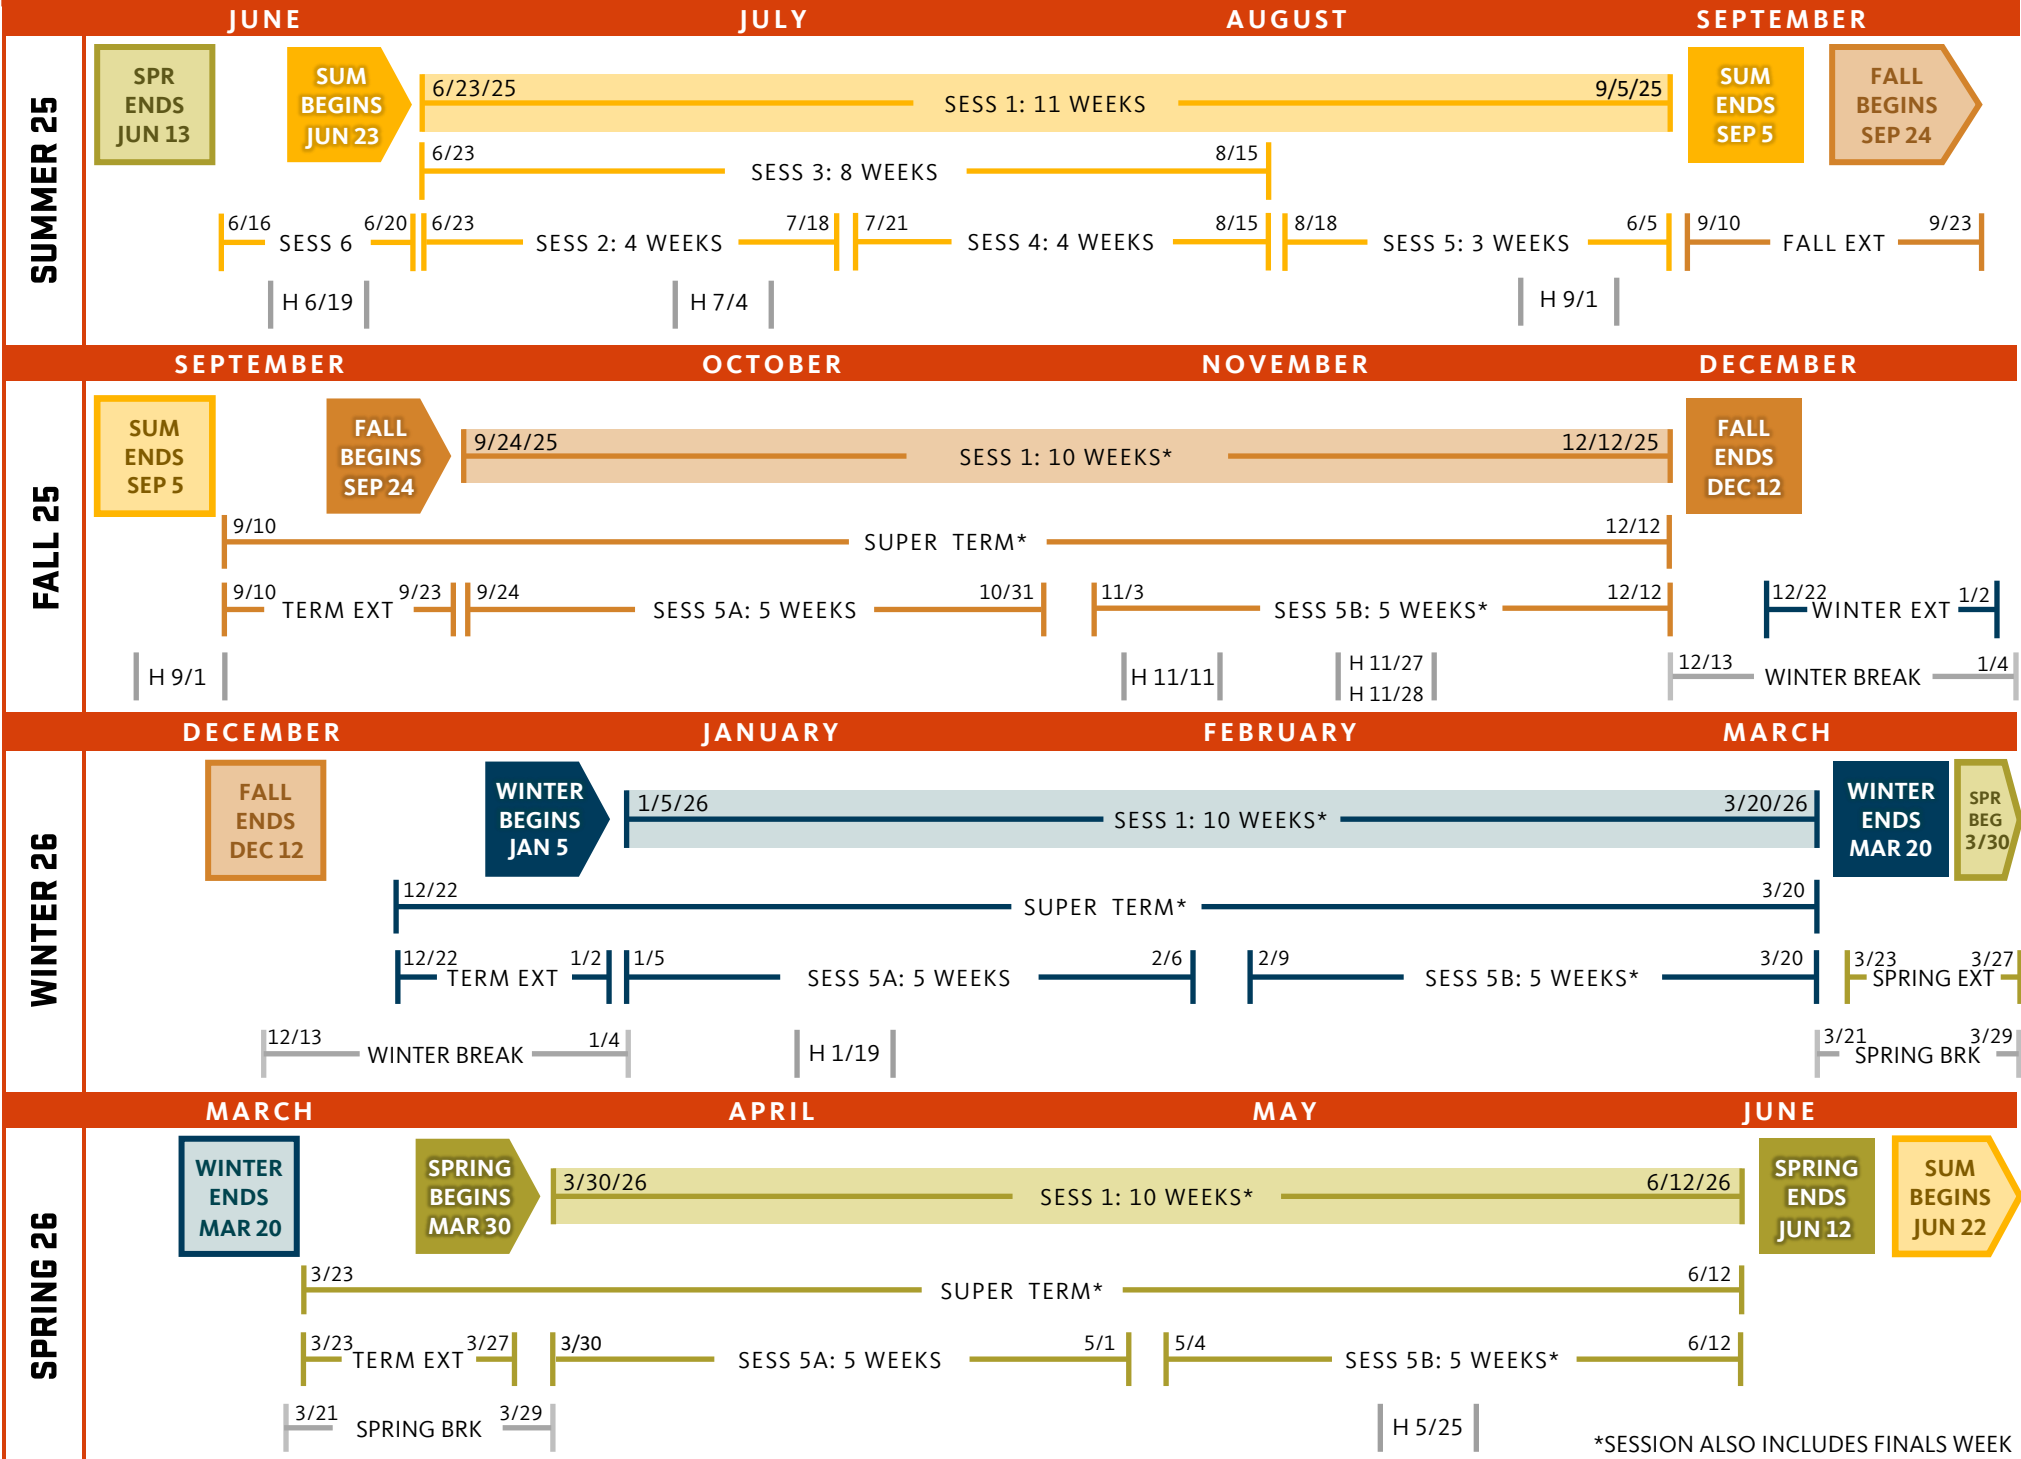

# OREGON STATE UNIVERSITY ACADEMIC CALENDAR 2025-2026

\*SESSION ALSO INCLUDES FINALS WEEK